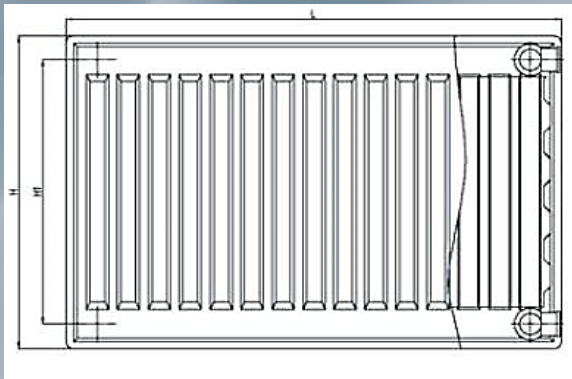

22 type height 600