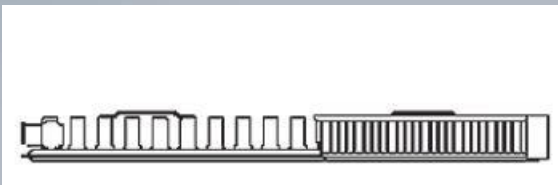

11 type height 500 bottom connection

Steel panel radiator Hi-Therm 500x11x400VK	15,46
Steel panel radiator Hi-Therm 500x11x500VK	17,58
Steel panel radiator Hi-Therm 500x11x600VK	19,62
Steel panel radiator Hi-Therm 500x11x700VK	21,49
Steel panel radiator Hi-Therm 500x11x800VK	24,21
Steel panel radiator Hi-Therm 500x11x900VK	26,16
Steel panel radiator Hi-Therm 500x11x1000VK	28,12
Steel panel radiator Hi-Therm 500x11x1100VK	30,41
Steel panel radiator Hi-Therm 500x11x1200VK	32,53
Steel panel radiator Hi-Therm 500x11x1300VK	34,74
Steel panel radiator Hi-Therm 500x11x1400VK	36,86
Steel panel radiator Hi-Therm 500x11x1500VK	39,07
Steel panel radiator Hi-Therm 500x11x1600VK	42,98
Steel panel radiator Hi-Therm 500x11x1700VK	45,27
Steel panel radiator Hi-Therm 500x11x1800VK	47,14
Steel panel radiator Hi-Therm 500x11x1900VK	49,10
Steel panel radiator Hi-Therm 500x11x2000VK	51,22