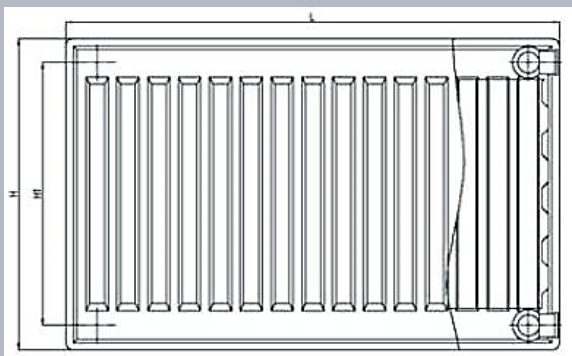

22 type height 300 bottom connection