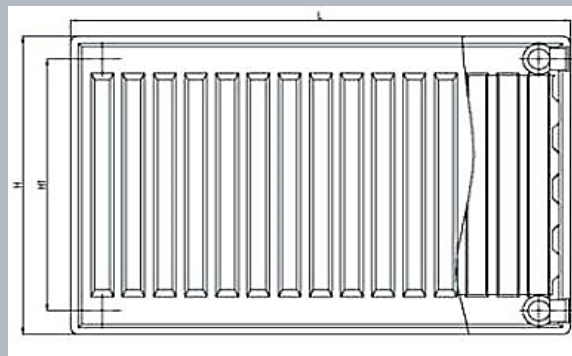

22 type height 500 bottom connection