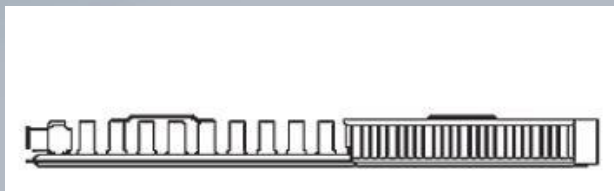

11 Type Height 500

Steel panel radiator Hi-Therm 500x11x400	26,93
Steel panel radiator Hi-Therm 500x11x500	30,41
Steel panel radiator Hi-Therm 500x11x600	33,81
Steel panel radiator Hi-Therm 500x11x700	36,95
Steel panel radiator Hi-Therm 500x11x800	41,11
Steel panel radiator Hi-Therm 500x11x900	44,42
Steel panel radiator Hi-Therm 500x11x1000	47,65
Steel panel radiator Hi-Therm 500x11x1100	51,30
Steel panel radiator Hi-Therm 500x11x1200	54,70
Steel panel radiator Hi-Therm 500x11x1300	58,18
Steel panel radiator Hi-Therm 500x11x1400	61,75
Steel panel radiator Hi-Therm 500x11x1500	65,32
Steel panel radiator Hi-Therm 500x11x1600	71,01
Steel panel radiator Hi-Therm 500x11x1700	74,32
Steel panel radiator Hi-Therm 500x11x1800	77,47
Steel panel radiator Hi-Therm 500x11x1900	80,69
Steel panel radiator Hi-Therm 500x11x2000	84,09